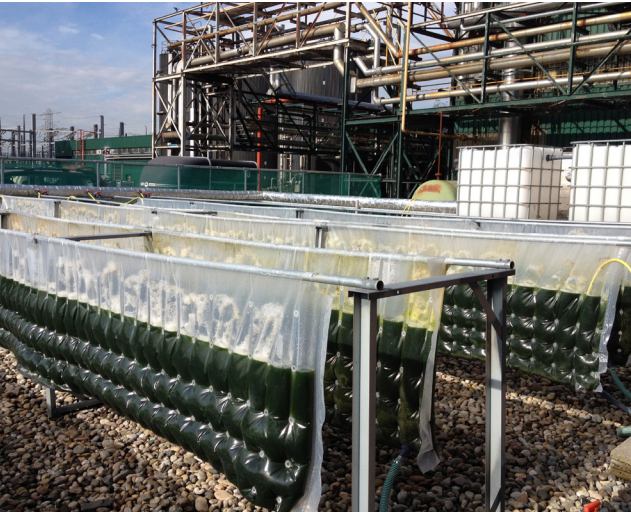

## OMEGA GREEN

Develops, installs and manages innovative 'plug and play' systems for growing algae and duckweed, which allows companies to quickly and easily become sustainable friendly. Omega Green has developed a closed production system known as 'Algae XL bags' whereby waste streams, such as flue gas and waste heat are used to produce sustainable algae.